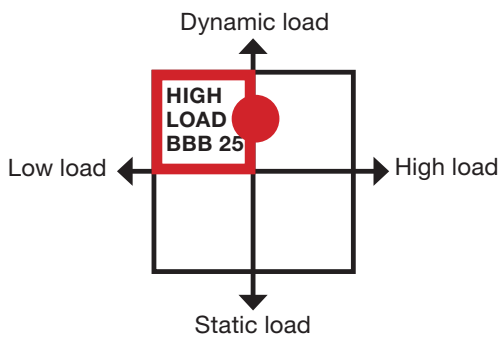

SELDÉN HIGH LOAD BALL BEARING BLOCK 25

1

Single loop

2

Single

3

Single pin

4

Single becket

5

Double

6

Double becket

TECHNICAL FEATURES HIGH LOAD BBB 25

- Stainless steel sides to ensure high strength and stiffness.
- One row of stainless steel ball bearings.
- Ball cage to reduce ball-to-ball friction and weight.

	Art. No.	Weight (g)	Safe working load (kg)	Breaking load (kg)	Max line size (mm)
1	402-201-04R	36	400	800	5
2	402-201-05R	30	400	800	5
3	402-201-06R	32	400	800	5
4	402-201-07R	34	400	800	5
5	402-201-08R	58	400	800	5
6	402-201-09R	62	400	800	5
7	402-201-10R	84	400	800	5
8	402-201-11R	86	400	800	5