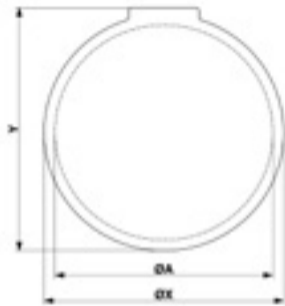

## Exclusive Flush Hatch cutout

Shape of hatch	Outer dimensions [mm] X x Y	Cut-out dimensions [mm]		
		A	B	C Radius
Round	Ø610	Ø590	-	-
Rectangular	454 x 309	435	290	100
Square 500x500	614 x 614	595	595	99,5