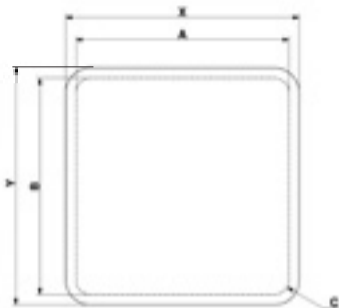

## Exclusive Flush Hatch cutout

Shape of hatch	Outer dimensions [mm] X x Y	Cut-out dimensions [mm]		
		A	B	C Radius
Round	Ø610	Ø590	-	-
Rectangular	454 x 309	435	290	100
Square 500x500	614 x 614	595	595	99,5